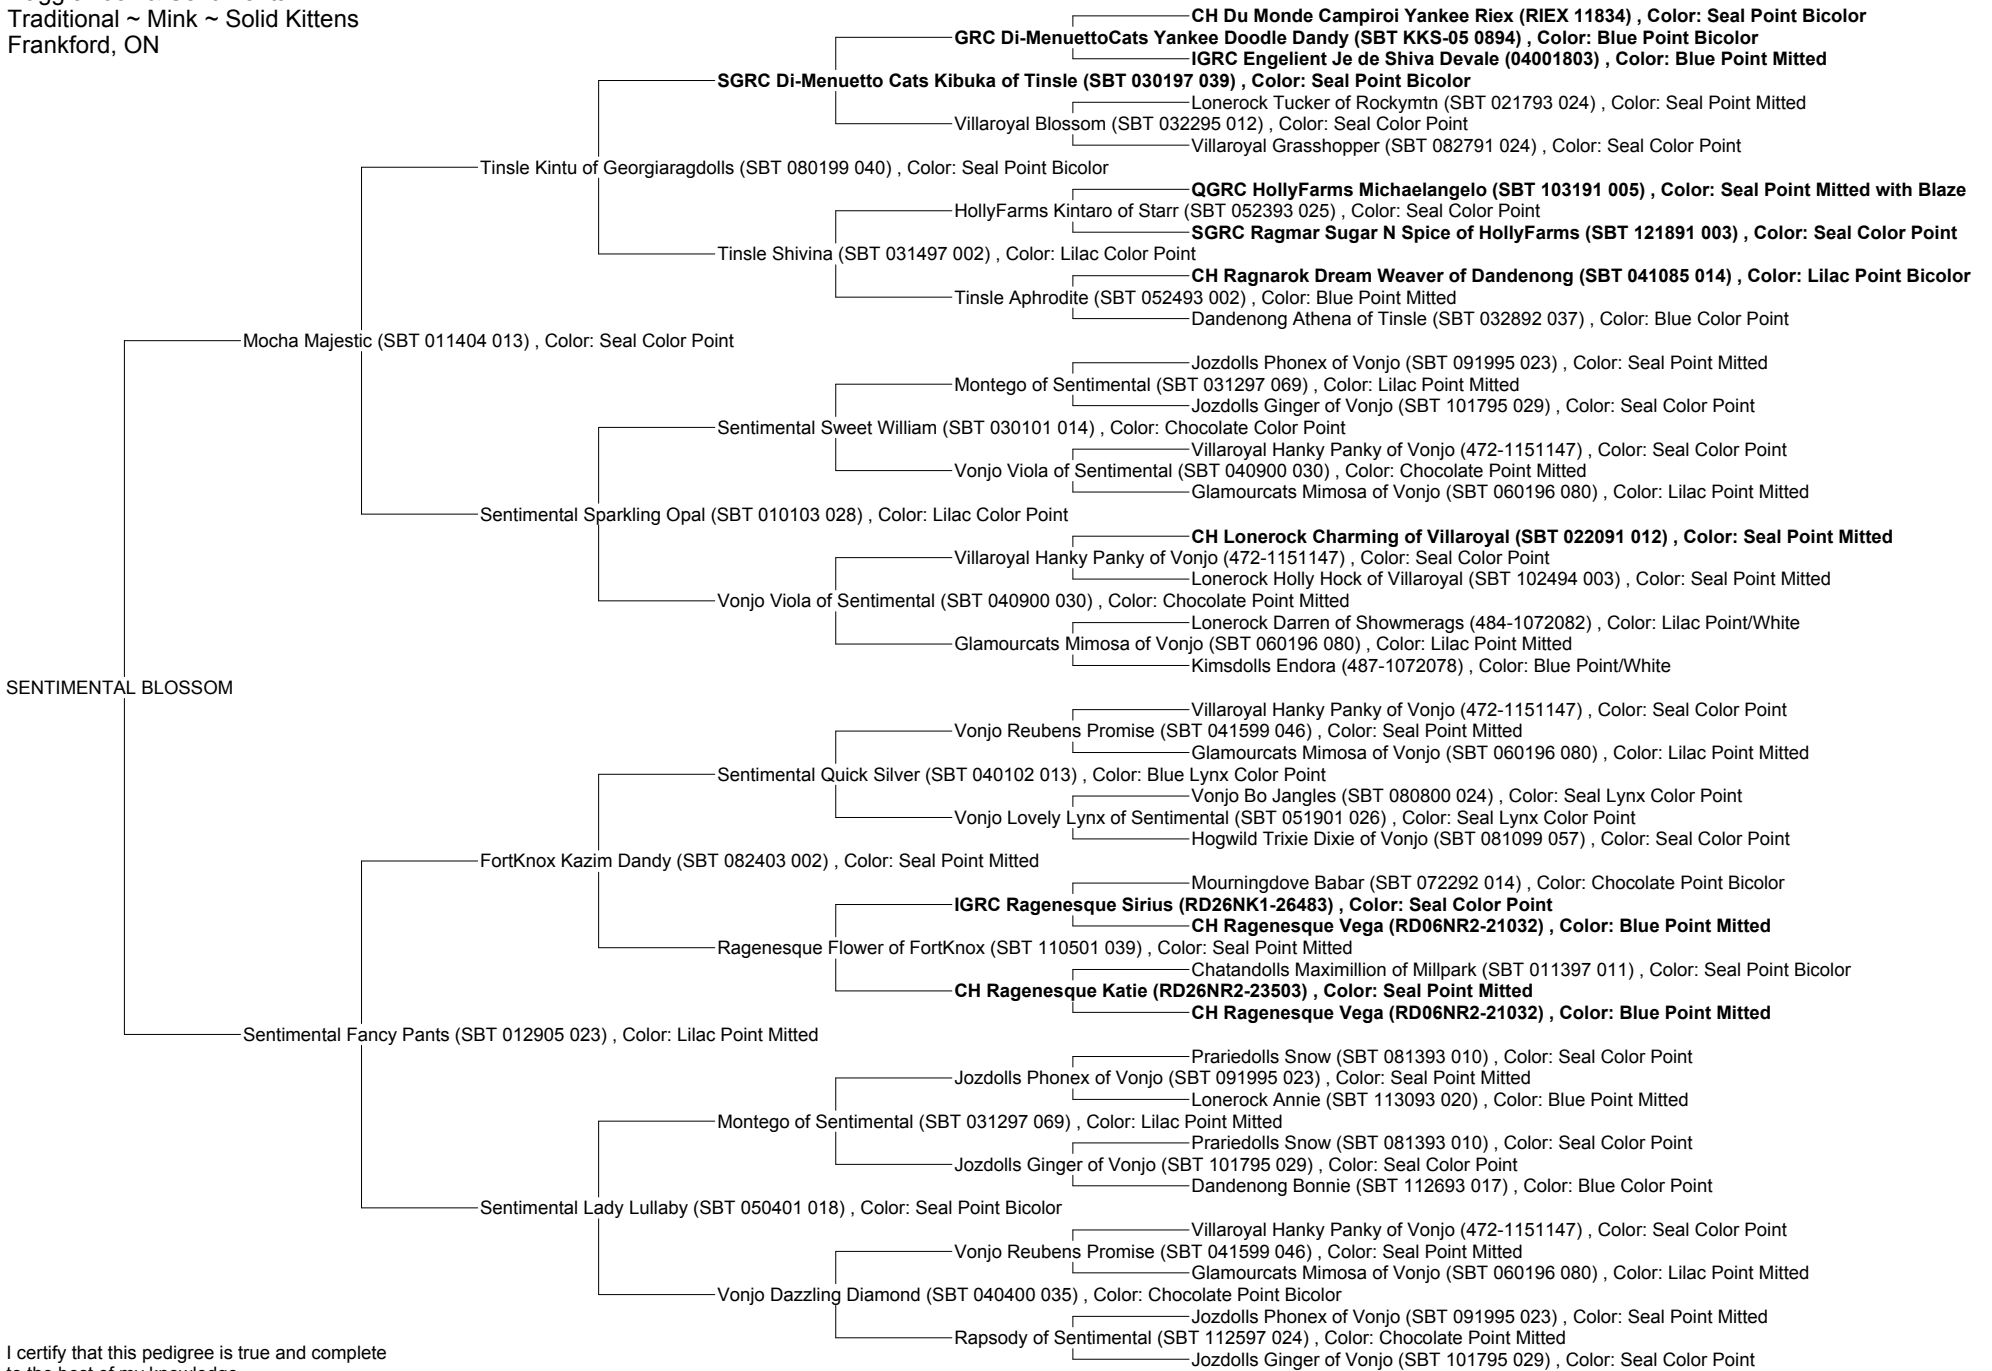

# Pedigree for SENTIMENTAL BLOSSOM

Irene Haidner  
 RagleRock & Sentimental  
 Traditional ~ Mink ~ Solid Kittens  
 Frankford, ON

I certify that this pedigree is true and complete  
 to the best of my knowledge

Date: \_\_\_\_\_